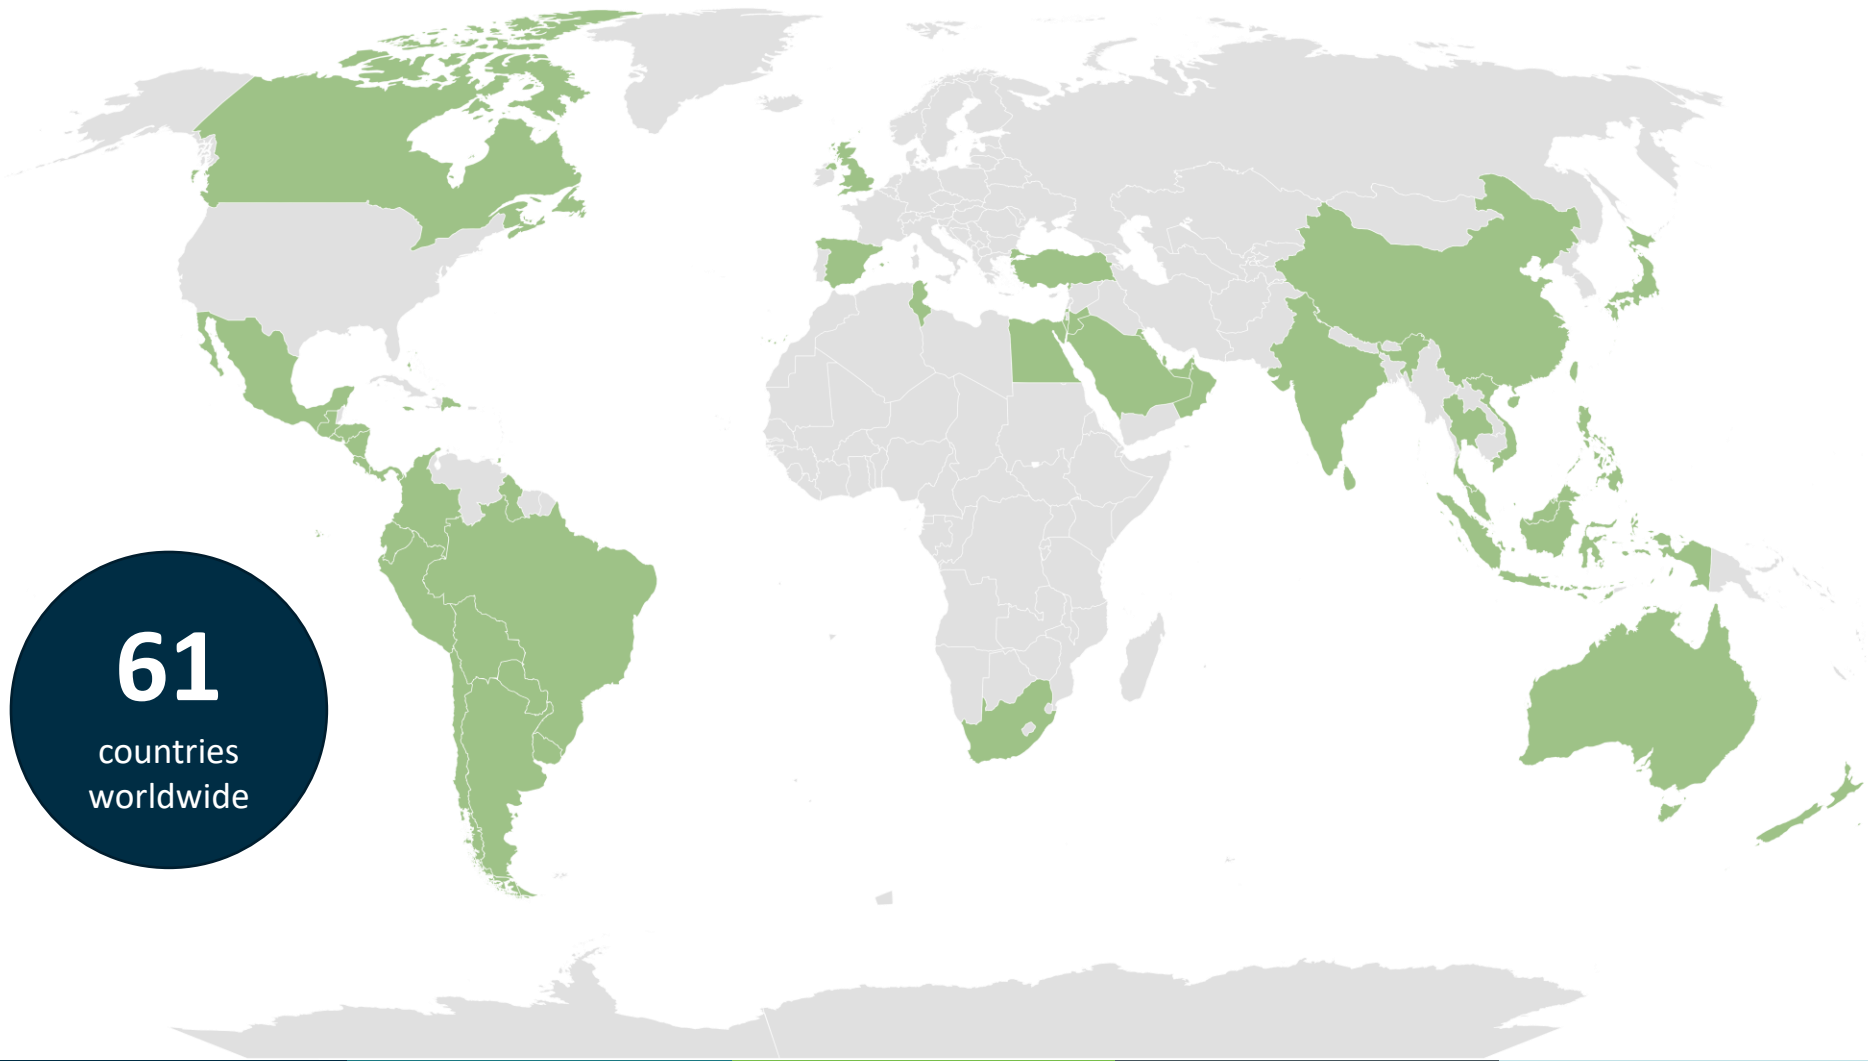

Where products are sold?